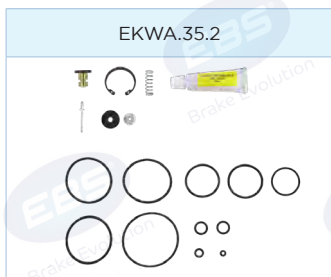

EBS WABCO REPAIR KITS

PRESSURE LIMITING VALVES