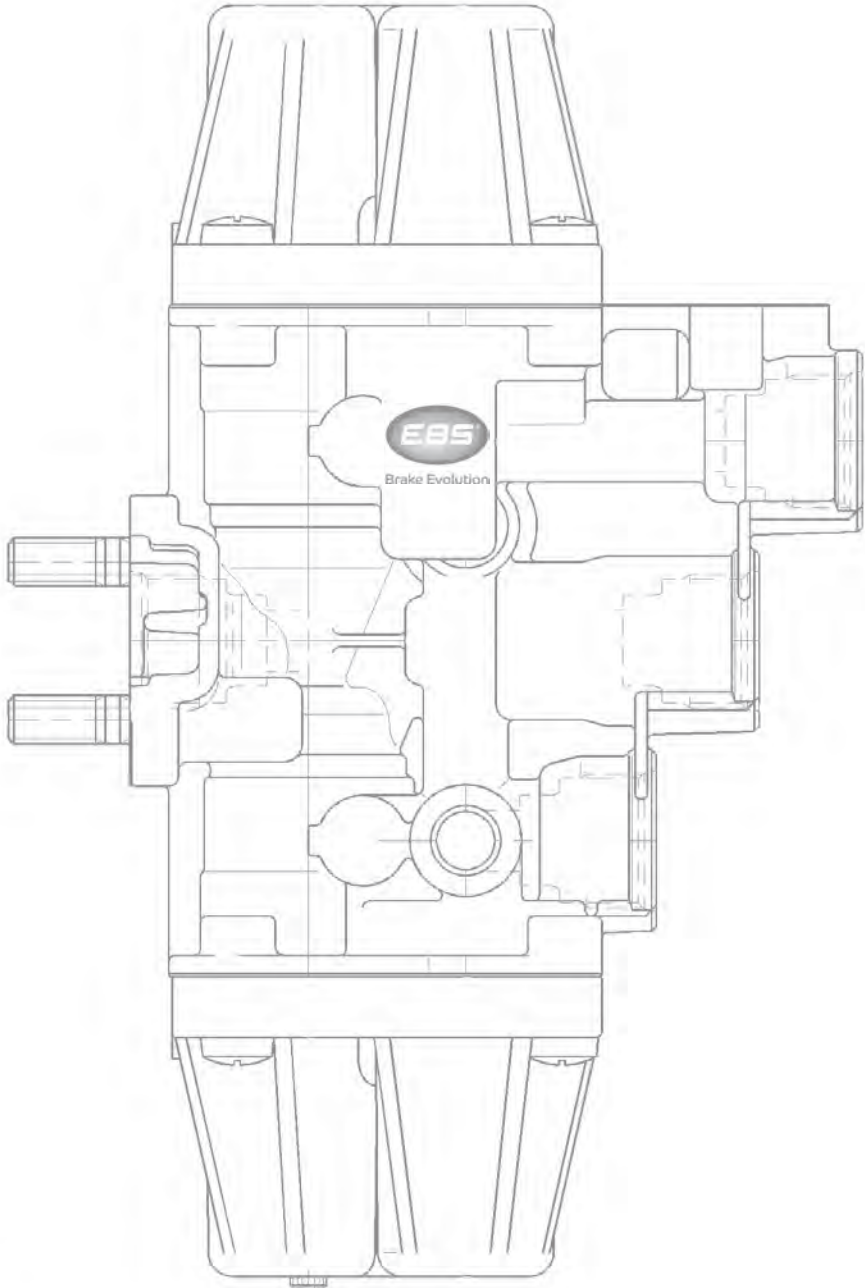

MULTI CIRCUIT PROTECTION VALVES (MCPV)

MULTI CIRCUIT PROTECTION VALVES - BOSCH

---		18.01.1210		18.04.1000			
							
Alternative Part No	0481062005 0481062006	Alternative Part No	0481062104	Alternative Part No		0481062105 0481062107 0481062201 0481062301 0481062303 0481062307 0481062308	
Repair Kit	EKBO.8.1	Repair Kit	EKBO.8.1	Repair Kit		0481062309 0481062310 0481062312 0481062317 0481062401 0481062405 0481062412	
---		---		EKBO.8.1			
							
Alternative Part No	0481062209 0481062413	Alternative Part No	0481062109 0481062110				
Repair Kit	EKBO.8.1	Repair Kit	EKBO.8.1				

MULTI CIRCUIT PROTECTION VALVES - HALDEX

18.03.1000	
	
Alternative Part No	314059001 314060001
Repair Kit	EKGH.51.3

MULTI CIRCUIT PROTECTION VALVES - HINO

18.37.1000	
	
Alternative Part No	S4457-01330
Repair Kit	---

MULTI CIRCUIT PROTECTION VALVES - KNORR BREMSE

18.02.1158		18.02.1162		18.02.1168		18.02.1170	
							
Alternative Part No	AE4158	Alternative Part No	AE4162	Alternative Part No	AE4168	Alternative Part No	AE4170
Repair Kit	EKKB.3.3	Repair Kit	EKKB.3.3	Repair Kit	EKKB.3.3	Repair Kit	EKKB.3.3