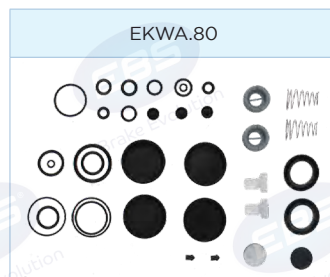

EKKB.82

EKKB.83

EKKB.83.1

EBS WABCO KITS

MULTI CIRCUIT PROTECTION VALVES (MCPV)