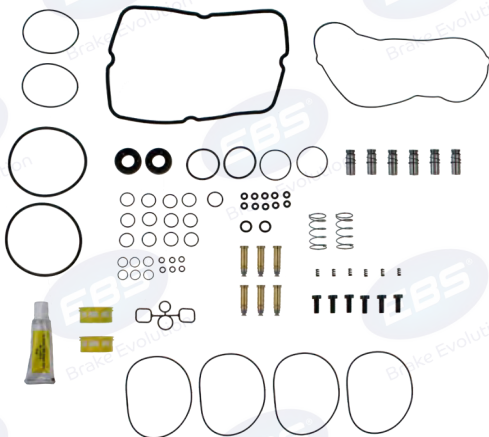

EBS KNORR BREMSE REPAIR KITS

TOP CAP FOR SINGLE MODULATORS

TOP CAP FOR TWIN MODULATORS

EKKB.58.1