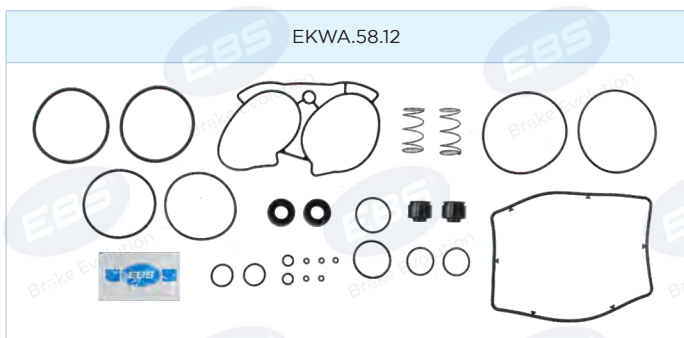

EBS WABCO REPAIR KITS

ABS & EBS