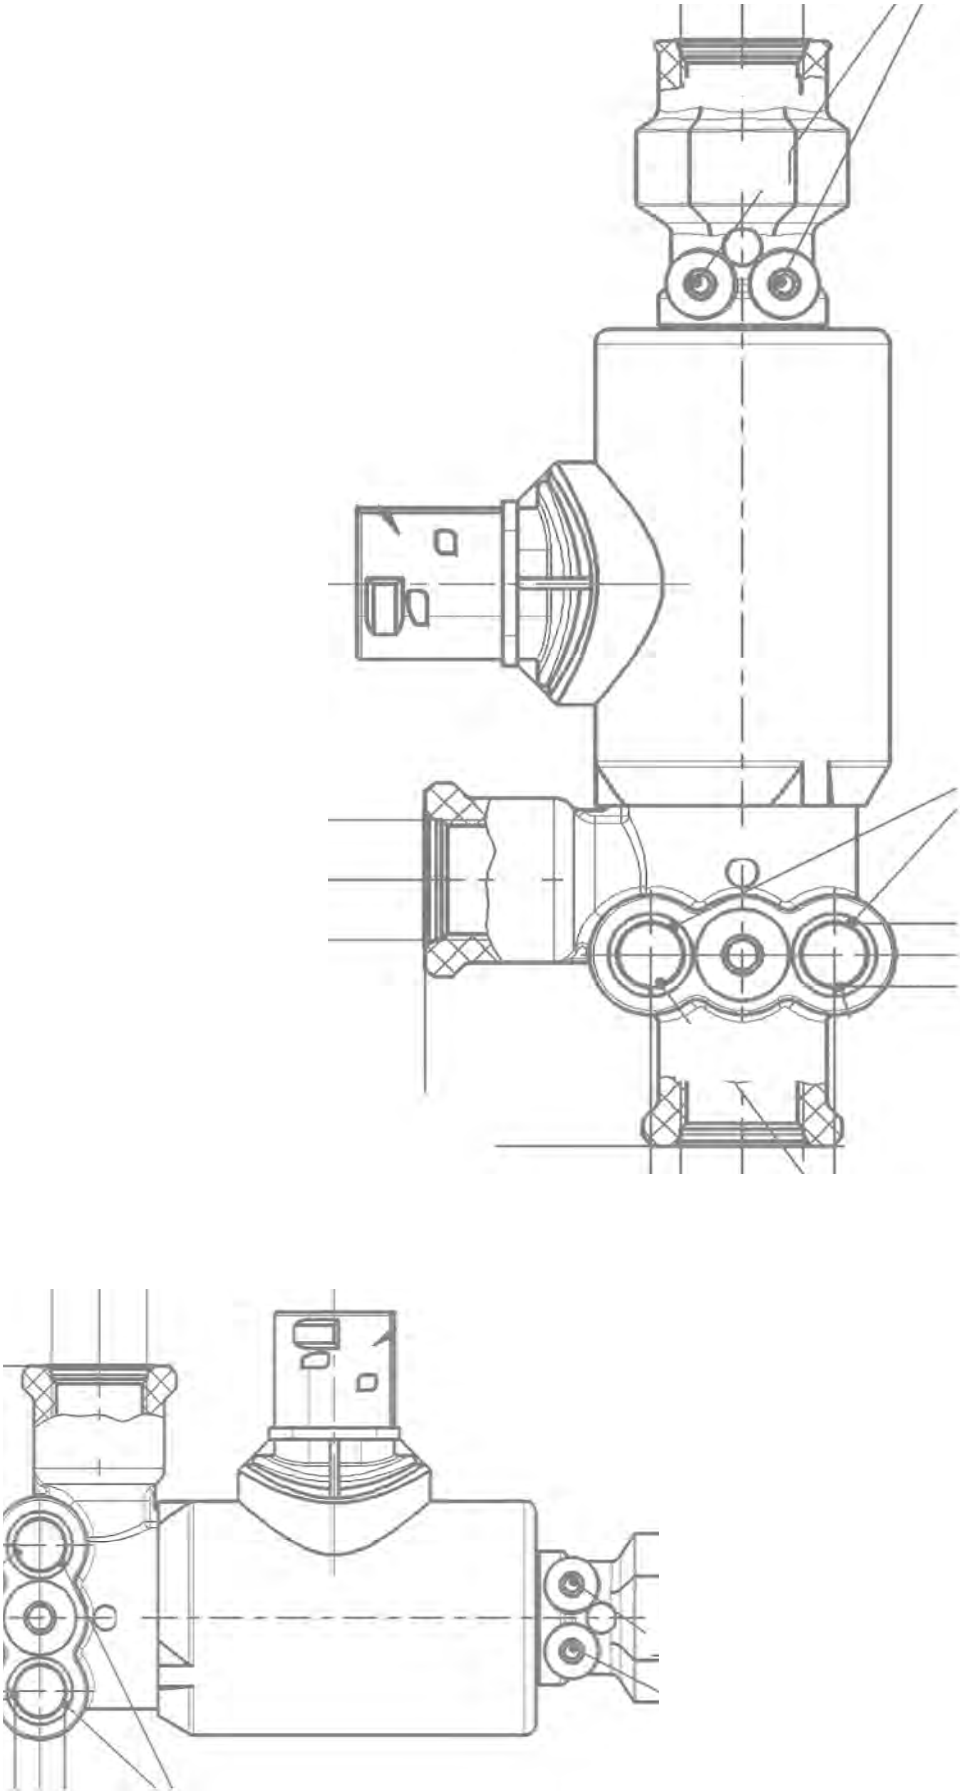

SOLENOID VALVES

SOLENOID VALVES - HALDEX

Alternative Part No	580086C
Repair Kit	---

SOLENOID VALVES - HERION

08.10.1000		08.10.1001		08.10.1002		08.10.1003	
Alternative Part No	1442278	Alternative Part No	1078316	Alternative Part No	9033530	Alternative Part No	1078318 9042026
Repair Kit	EKPP.27	Repair Kit	---	Repair Kit	---	Repair Kit	---
08.29.1001		08.29.1003		08.29.1004		08.29.1005	
Alternative Part No	1340232 1421323	Alternative Part No	1421324	Alternative Part No	1421325 9012010	Alternative Part No	1421322
Repair Kit	EKPP.26.8	Repair Kit	EKPP.26.9	Repair Kit	EKPP.26.9	Repair Kit	---
08.30.1001		08.30.1002		08.30.1003		08.30.1004	
Alternative Part No	1610566	Alternative Part No	1610568	Alternative Part No	1610570	Alternative Part No	8158342
Repair Kit	EKPP.26.10	Repair Kit	EKPP.26.11	Repair Kit	EKPP.26.12	Repair Kit	EKPP.26.13

SOLENOID VALVES - KNORR BREMSE

08.04.1000		08.04.1002	08.04.1001
			
Alternative Part No	0481500007000	Alternative Part No	0481500101000 0481500102000
Repair Kit	EKBO.32	Repair Kit	EKBO.31

SOLENOID VALVES - MAN