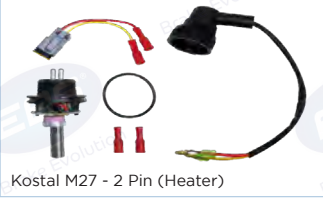

EBS BOSCH AIR DRYER HEATER ELEMENTS & KITS

EKBO.63.23

Kostal M27 - 2 Pin (Heater)

EBS KNORR AIR DRYER HEATER ELEMENTS & KITS

EKKB.63.7