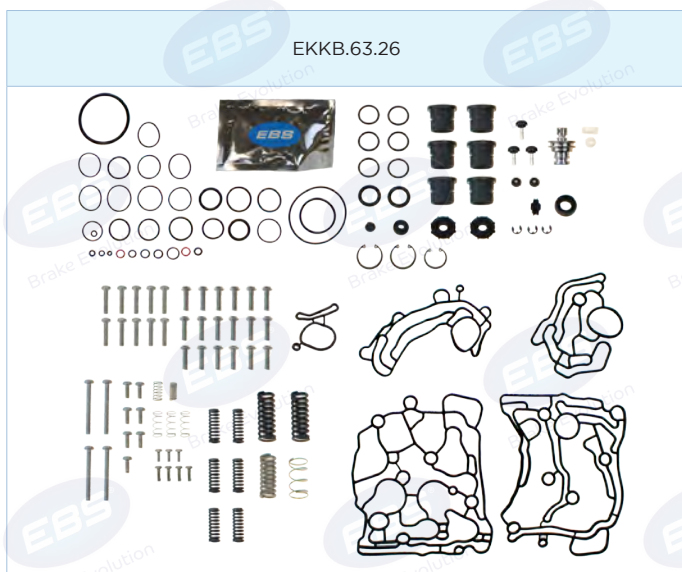

EBS KNORR BREMSE REPAIR KITS