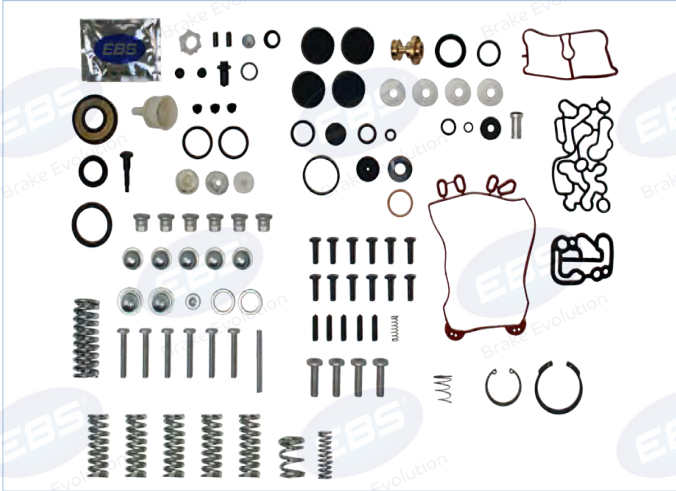

PLEASE NOTE: Unit may require programming

EBS KNORR BREMSE REPAIR KITS

EBS KNORR BREMSE REPAIR KITS

EBS KNORR BREMSE APU RELAY VALVE

EBS WABCO REPAIR KITS

AIR PROCESSING UNITS

EBS WABCO REPAIR KITS

EKWA.64.43