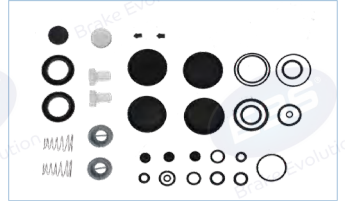

EBS WABCO REPAIR KITS

EKWA.80